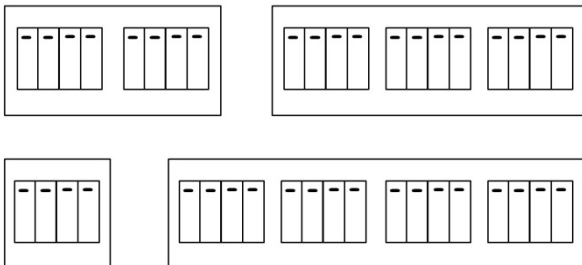

- >> Four-button self-return switch
- >> Stylish switch with acrylic or metal frame
- >> Five acrylic and three metal color options
- >> Dual, Triple and Quad frames available
- >> Compatible Hotel Card Holder and Doorbell-DND-MUR system available
- >> Optional engravings on buttons available

## Stylish pulse switch for any interior design

FX-LSW-SR-4G-eco is a stylish lighting switch with four self-return buttons for lighting controls. Switch is available with acrylic or metal frame. Multiple frame color and material options enable matching switches with any interior design. Dual, Triple and Quad frames are available. Frames are compatible with other Fidelix eco-series components.

### Technical features

- Color: Black (button part), 8 different standard colors for frames (5 acrylic and 3 metal)
- Dimensions: 86x86x46mm (29mm in wall)
- Switching Voltage: Max AC 250V
- Switching Current: Max 10A
- Connection: Screw connectors
- Switch Type: 1-pole, 1-way (Make Contact)
- Operating Temperature: -10°C - 60 °C
- Manufacturing Process: ISO9001