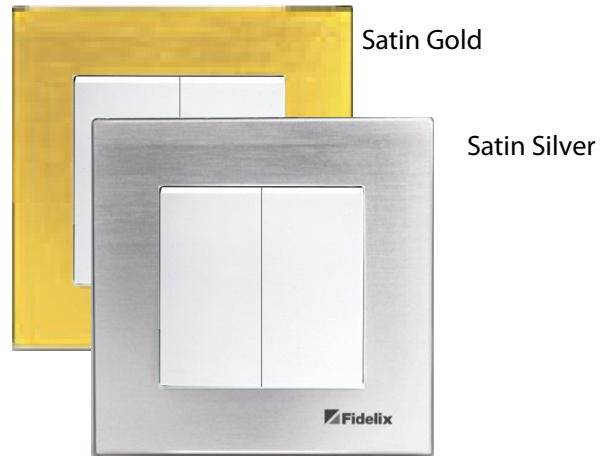

- >> Two-button self-return switch
- >> Stylish switch with glass, metal and special frames
- >> Two glass, four metal color options and three special frame options
- >> Vertical Dual frame available
- >> Compatible Hotel Card Holder and Doorbell-DND-MUR system available

Stylish pulse switch for any interior design

FX-LSW-SR-2G-lux is a luxurious lighting switch with two self-return buttons for lighting controls. The switch is available with glass and metal frames. Special frames are also available in wooden, stone, and leather finishes. Multiple frame color and material options enable matching switches with any interior design. Vertical dual frames are available. Frames are compatible with other Fidelix lux-series components.

Technical features

- Color: White (button part), 9 different standard colors for frames (2 Glass, 4 metal and 3 special frames)
- Dimensions: 86x86x46mm (29mm in wall)
- Switching Voltage: Max AC 250V
- Switching Current: Max 10A
- Connection: Screw connectors
- Switch Type: 1-pole, 1-way (Make Contact)
- Operating Temperature: -10°C - 60 °C
- Manufacturing Process: ISO9001

GLASS FRAMES

METAL FRAMES

SPECIAL FRAMES

Part numbers

FX-LSW-SR-2G-lux/Satin Silver
FX-LSW-SR-2G-lux/Satin Gold
FX-LSW-SR-2G-lux/Glass White
FX-LSW-SR-2G-lux/Glass Black
FX-LSW-SR-2G-lux/Leather
FX-2FRM-lux/Wooden