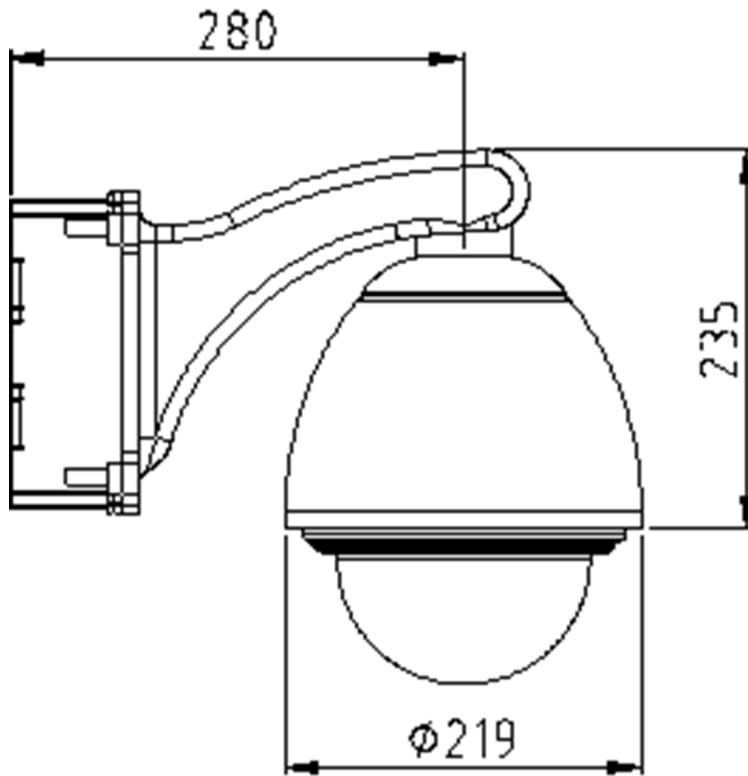

FullHD PTZ video streams in harsh conditions

The Full HD Outdoor IP PTZ dome camera FX-CPTZD-2M4-18Z16-O is suitable for professional video monitoring solutions. It has many advanced features including Patrol Mode, Digital Noise Reduction and Digital Wide Dynamic Range.

FX-CBR-PTZR
(200 mm)