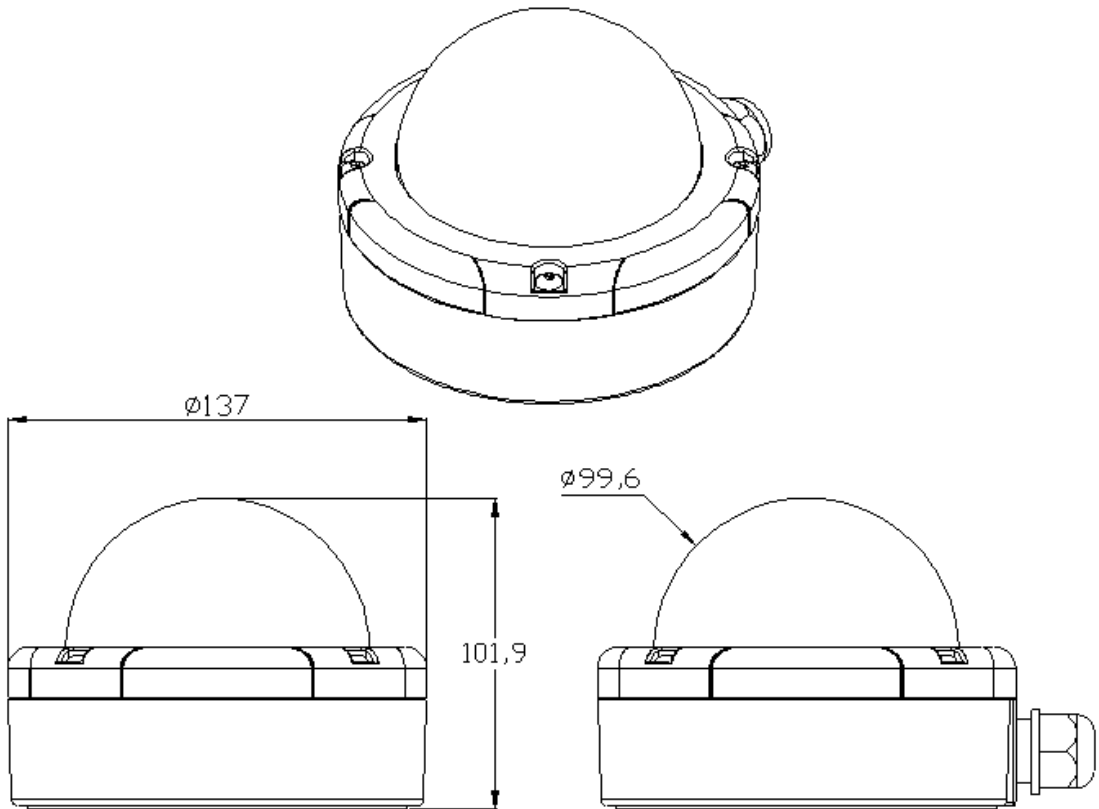

Technical features

Hardware

CPU:	Multimedia SoC
RAM:	256MB
Flash:	16MB
Image Sensor:	1/2.7" Mega-pixel CMOS Sensor
Sensitivity:	Color : 0.05 Lux (AGC ON) B / W : 0.01 Lux (AGC ON)
Lens Type:	Vari-focal Lens 3-9 mm @ F1.8
View Angle:	31.3°~104.5°(H), 17.1°~59.6°(V)
ICR:	Mechanism IR cut Filter
I/O:	1 DI / 1 DO
Video Output:	Yes
3-Axis Adjustments:	Pan: 172°, Tilt: 65°, Rotation: 360°
Audio:	G.711(64K) and G.726(32K,24K) audio compression Input : External Audio in Output: External Line Out
Power over Ethernet:	Yes
Power Consumption:	DC 12V Max: 3.96W(IR ON), 2.52W(IR OFF) PoE Max: 5.28W(IR ON), 3.36W(IR OFF)
Operating Temperature:	-10°C~+55°C
Protection:	IP66, IK10
Dimensions:	137mm (Ø)x 102mm (H)
Weight:	890g
IR LEDs:	18 units, 850nm
LEDs IR Distance:	15M
Network	
Ethernet:	10/ 100 Base-T
Network Protocol:	IPv6, IPv4, HTTP, HTTPS, SNMP, QoS/DSCP, Access list, IEEE 802.1X, RTSP, TCP/ IP, UDP, SMTP, FTP, PPPoE, DHCP, DDNS, NTP, UPnP, 3GPP, SAMBA, Bonjour

Pan: 172°

Rotation: 360°

Tilt: 65°

Part number

FX-CFDV-2M4-O-IR

Varifocal lens + PoE + 15m IR leds