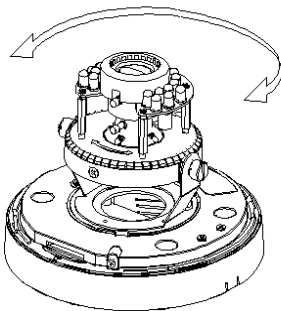

Technical features

Hardware

CPU:	Multimedia SoC
RAM:	256MB
Flash:	16MB
Image Sensor:	1/2.7" Mega-pixel CMOS Sensor
Sensitivity:	Color : 0.05 Lux (AGC ON) B / W : 0.01 Lux (AGC ON)
Lens Type:	Vari-focal Lens 3-9 mm @ F1.8
View Angle:	31.3°~104.5°(H), 17.1°~59.6°(V)
ICR:	Mechanism IR cut Filter
I/O:	1 DI / 1 DO
Video Output:	Yes
3-Axis Adjustments:	Pan: 172°, Tilt: 65°, Rotation: 360°
Audio:	G.711(64K) and G.726(32K,24K) audio compression Input : External Audio in Output: External Line Out
Power over Ethernet:	Yes
Power Consumption:	DC 12V Max: 3.96W(IR ON), 2.52W(IR OFF) PoE Max: 5.28W(IR ON), 3.36W(IR OFF)
Operating Temperature:	-10°C~+55°C
Protection:	IP66, IK10
Dimensions:	137mm (Ø)x 102mm (H)
Weight:	890g
IR LEDs:	18 units, 850nm
LEDs IR Distance:	15M
Network	
Ethernet:	10/ 100 Base-T
Network Protocol:	IPv6, IPv4, HTTP, HTTPS, SNMP, QoS/DSCP, Access list, IEEE 802.1X, RTSP, TCP/ IP, UDP, SMTP, FTP, PPPoE, DHCP, DDNS, NTP, UPnP, 3GPP, SAMBA, Bonjour

Real time FullHD video streams

The real time Full High Definition fixed Vandal proof Dome camera FX-CFDV-2M4-IR-O is suitable for outdoor video monitoring solutions. Camera supports simultaneously streaming MJPEG and H.264 streams. It is available with 3 ~ 9mm 2 megapixel varifocal auto iris lens and built-in 15 meter IR leds. 3-Axis Gimbal adjustment makes adjusting camera view easy.

Pan: 172°

Rotation: 360°

Tilt: 65°

Part number

FX-CFDV-2M4-O-IR

Varifocal lens + PoE + 15m IR leds