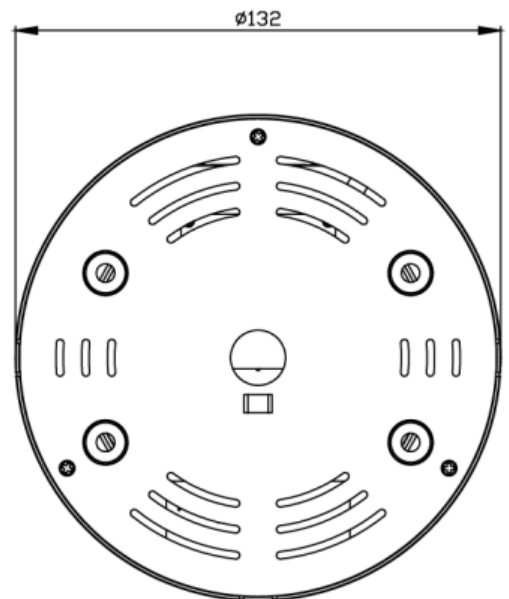

Multiple digital PTZ views with one fish eye camera

Fish Eye Panorama IP Dome camera FX-CFD-5M4-FE360 is suitable for indoor video monitoring. Camera supports simultaneously streaming MPEG-4, MJPEG and H.264 streams. It is available with 1.19 megapixel fish eye lens which provides 360° panorama view and virtual Pant Tilt Zoom function. Fidelix NVR can de-wrap unlimited amount of digital PTZ views and it fixes any distortions resulting from the 360° image.

Part number

FX-CFD-5M4-FE360

Fish eye lens + PoE