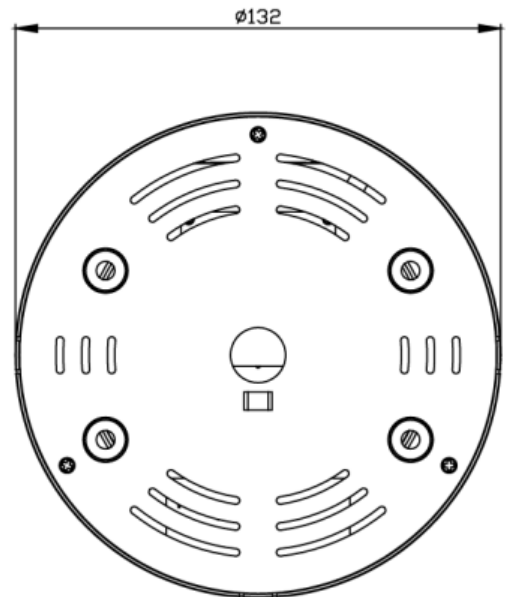

## Real time FullHD video streams

The real time Full High Definition fixed IP Dome camera FX-CFD-2M4-IR is suitable for indoor video monitoring. Camera has Digital Wide Dynamic Range (D-WDR) and 3D+2D Digital Noise Reduction (DNR) and it supports simultaneously streaming MJPEG and H.264 streams. It is available with 3 ~ 9mm megapixel varifocal auto iris lens and built-in 15 meter IR leds. 3-Axis Gimbal adjustment makes adjusting camera view easy.

Pan: 172°

Rotation: 360°

Tilt: 65°