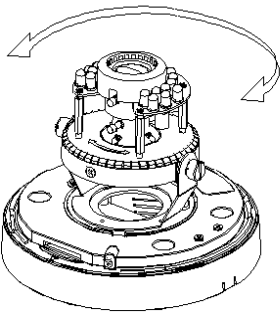

Real time FullHD video streams

The real time Full High Definition fixed IP Dome camera FX-CFD-2M4-IR is suitable for indoor video monitoring. Camera has Digital Wide Dynamic Range (D-WDR) and 3D+2D Digital Noise Reduction (DNR) and it supports simultaneously streaming MJPEG and H.264 streams. It is available with 3 ~ 9mm megapixel varifocal auto iris lens and built-in 15 meter IR leds. 3-Axis Gimbal adjustment makes adjusting camera view easy.

Pan: 172°