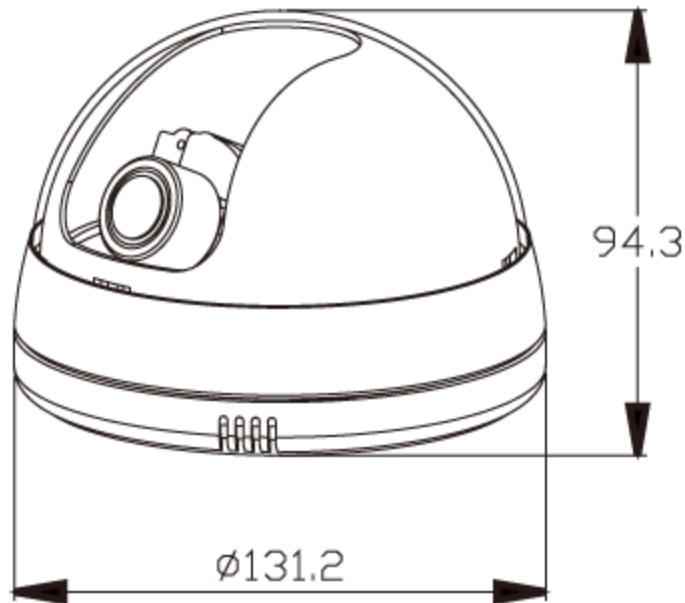

Real time FullHD video streams

The real time High Definition fixed IP Dome camera FX-CFD-1M4-IR is suitable for indoor video monitoring. Camera has Digital Wide Dynamic Range (D-WDR) and 2D+3D Digital Noise Reduction (DNR) and it supports streaming three different streams with M-JPEG and H.264 compression. It is available with 2.8-12 mm vari-focal megapixel auto iris lens and built-in 15 meter IR leds..

Part number

FX-CFD-1M4-IR

Varifocal lens + PoE + 15m IR leds