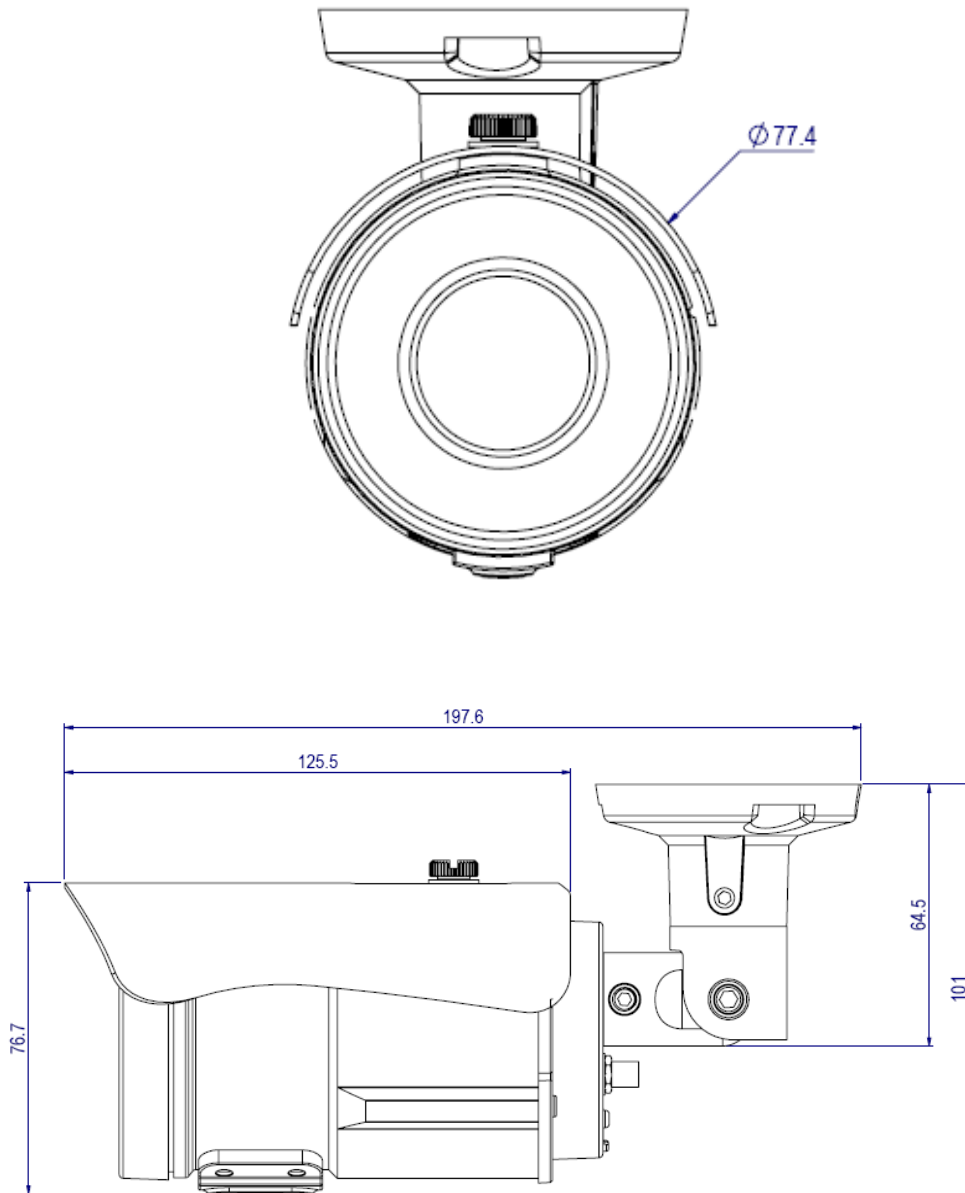

Real time 4 Megapixel video streams in harsh conditions

The real time 4 Megapixel IP Bullet camera FX-CFBU-4M4-O-IR30 is suitable for outdoor video monitoring solutions. Camera has Digital Noise Reduction and Digital Wide Dynamic Range features. It is available with 2.8 ~ 12mm varifocal megapixel lens which can be adjusted externally. It has built-in 30 m IR LEDs and Power over Ethernet.

Part numbers

FX-CFBU-4M4-O-IR30

FX-CFBU-2M4-O-IR30-W

Varifocal lens + PoE + 30m IR leds

Varifocal lens + WLAN + 30m IR leds