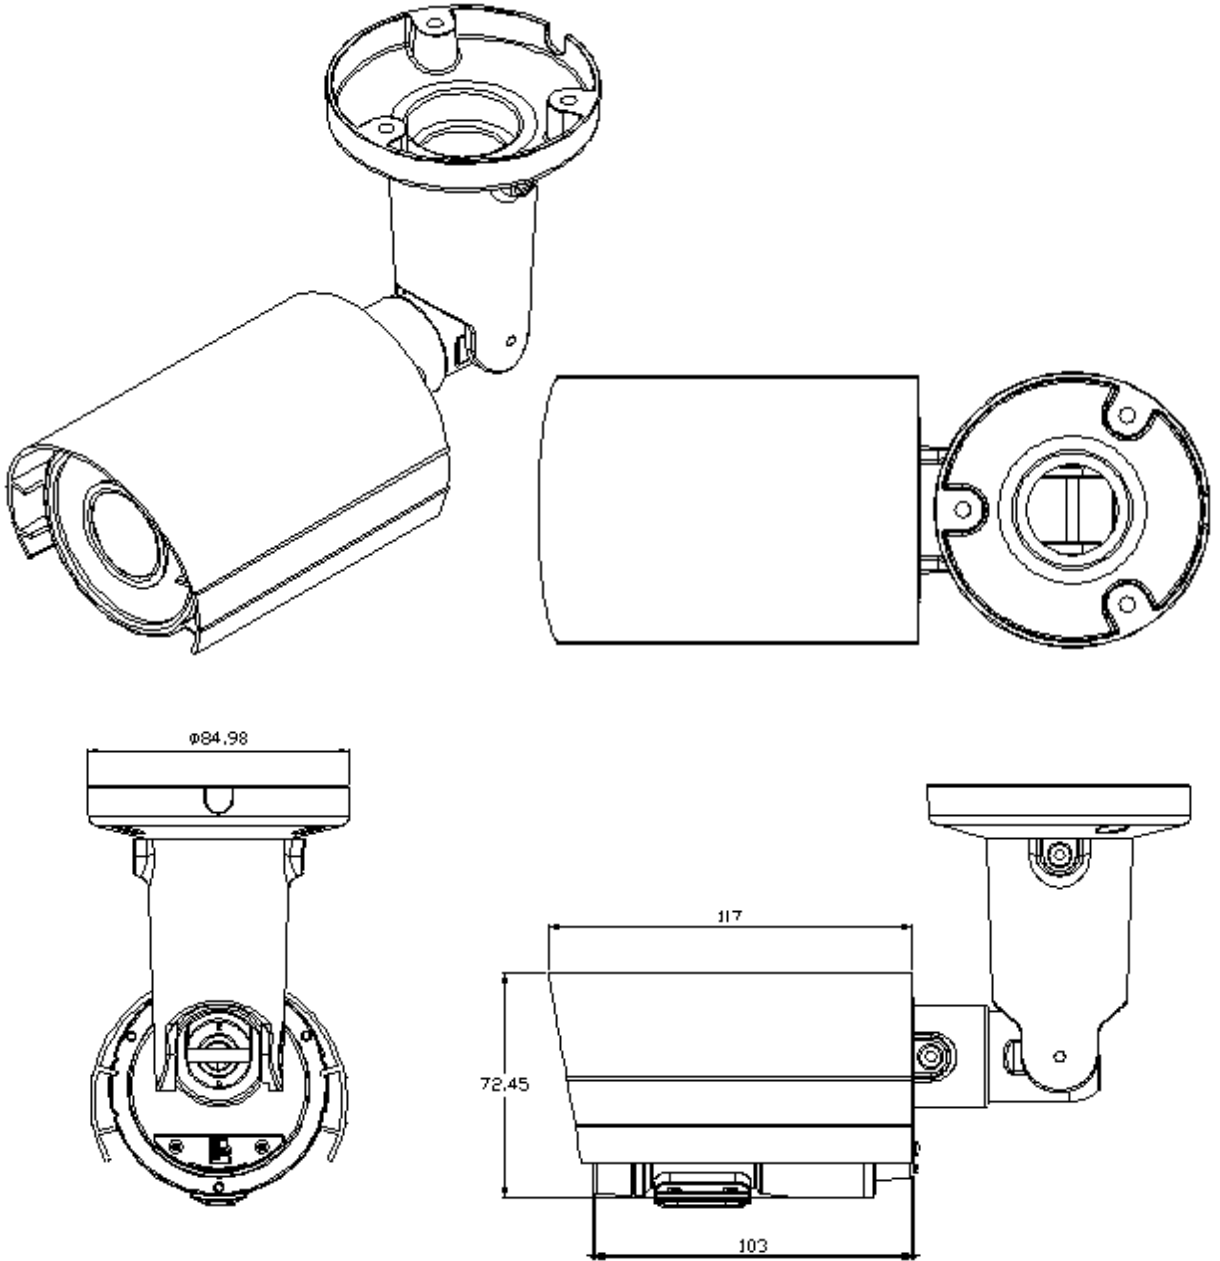

Real time FullHD video streams in harsh conditions

The real time Full High Definition IP Bullet camera FX-CFBU-2M4-O-IR25 is suitable for outdoor video monitoring solutions. Camera has Digital Noise Reduction and Digital Wide Dynamic Range features. It is available with 3 ~ 10.5mm varifocal megapixel lens which can be adjusted externally. It has built-in 25 m IR leds and Power over Ethernet.

Part numbers

FX-CFBU-2M4-O-IR25

FX-CFBU-2M4-O-IR25-W

FX-CFBU-2M4-O-IR25-H

FX-CFBU-2M4-O-IR25-H-W

Varifocal lens + PoE + 25m IR leds

Varifocal lens + WLAN + 25m IR leds

Varifocal lens + PoE + 25m IR leds + Heater

Varifocal lens + WLAN + 25m IR leds + Heater