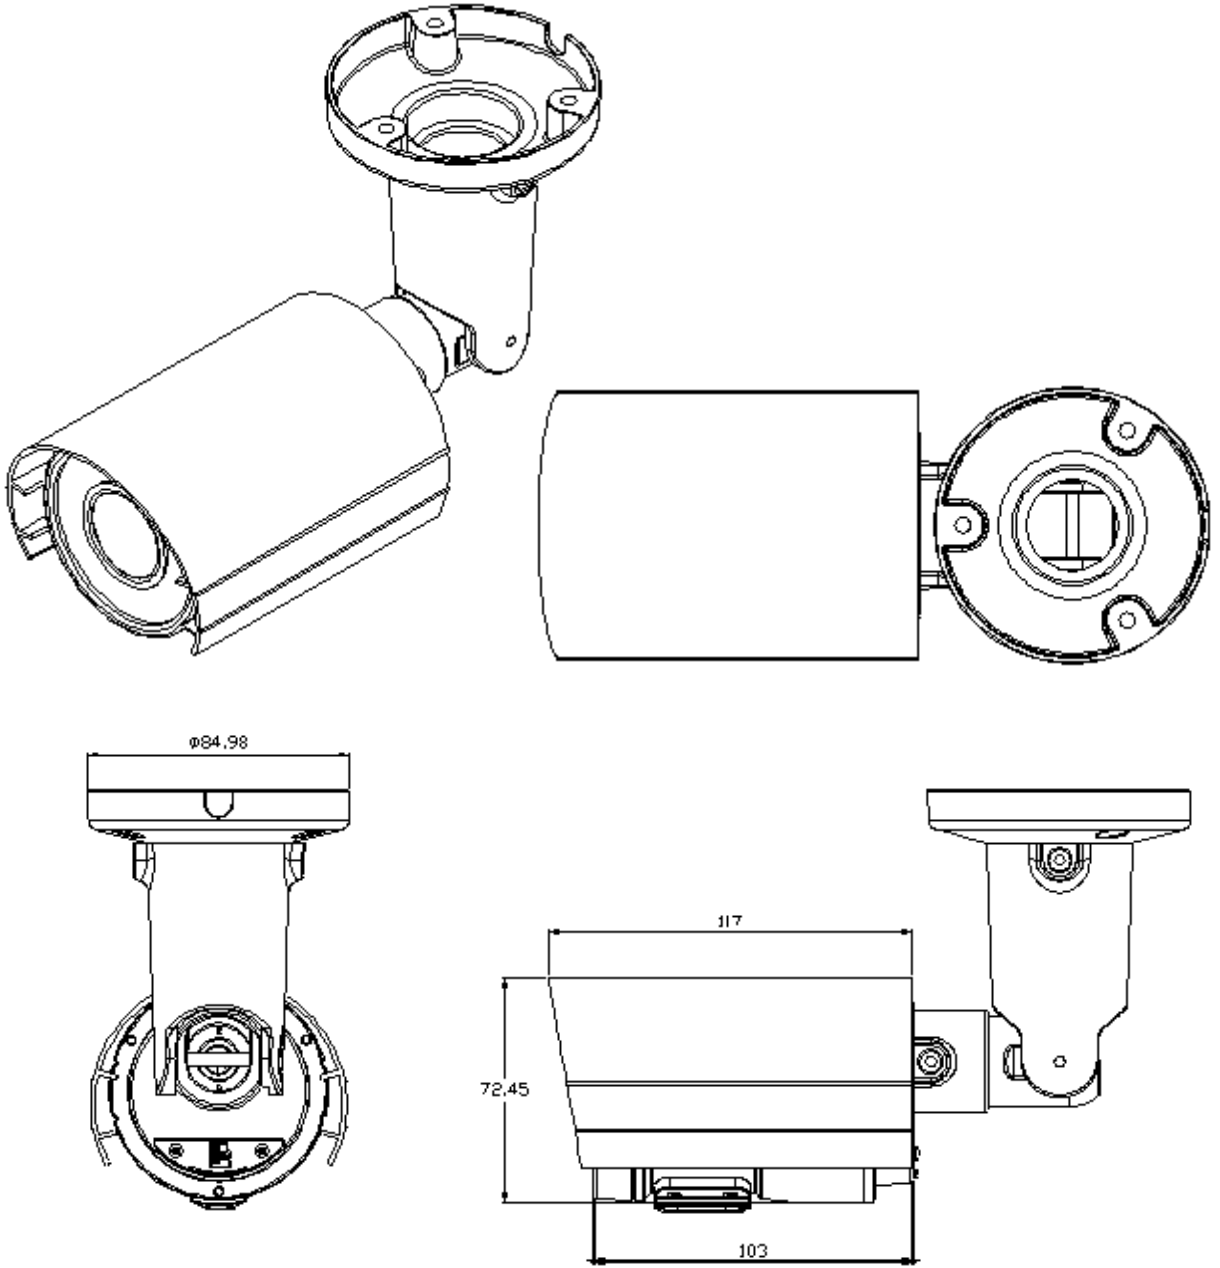

Real time HD video streams in harsh conditions

The real time Full High Definition IP Bullet camera FX-CFBU-1M4-O-IR25 is suitable for outdoor video monitoring solutions. Camera has Digital Noise Reduction and Digital Wide Dynamic Range features. It is available with 3 ~ 10.5mm varifocal megapixel lens which can be adjusted externally. It has built-in 25 m IR leds and Power over Ethernet.

Part numbers

FX-CFBU-1M4-O-IR25
FX-CFBU-1M4-O-IR25-W

Varifocal lens + PoE + 25m IR leds
Varifocal lens + WLAN + 25m IR leds