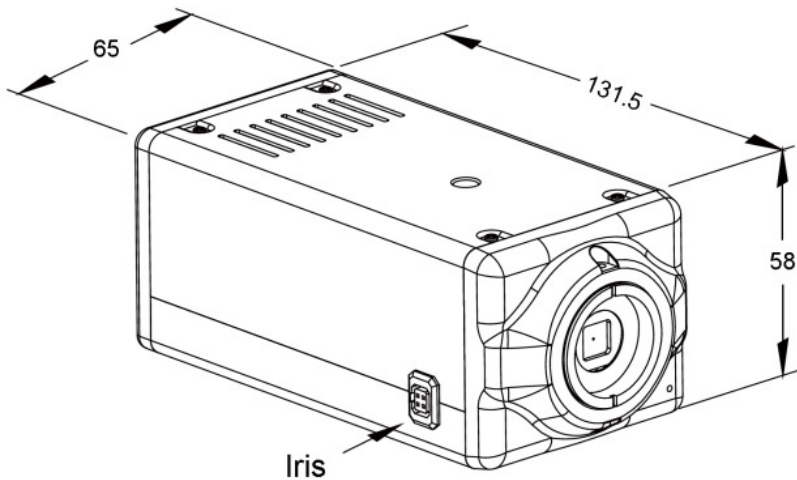

Real time FullHD video streams with changeable lens

The real time Full High Definition fixed IP Box camera FX-CFB-2M4 is suitable for indoor video monitoring and with outdoor housing for outdoor video monitoring. Camera has Digital Wide Dynamic Range (D-WDR) and 3D Digital Noise Reduction (DNR) and it supports simultaneously streaming MJPEG and H.264 streams. It is available with different CS mount lens options and optional Wireless LAN support.

Part numbers

FX-CFB-2M4

No lens + PoE

FX-CFB-2M4-W

No lens + WLAN