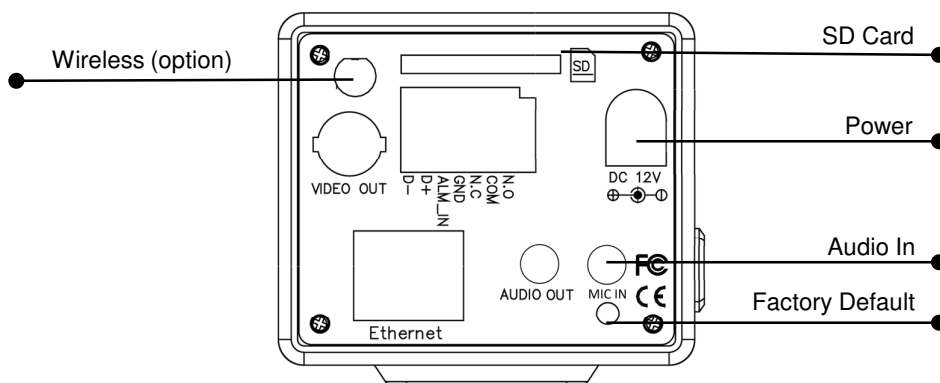

Real time FullHD video streams with changeable lens

The real time Full High Definition fixed IP Box camera FX-CFB-2M4 is suitable for indoor video monitoring and with outdoor housing for outdoor video monitoring. Camera has Digital Wide Dynamic Range (D-WDR) and 3D Digital Noise Reduction (DNR) and it supports simultaneously streaming MJPEG and H.264 streams. It is available with different CS mount lens options and optional Wireless LAN support.

Part numbers

FX-CFB-2M4

No lens + PoE

FX-CFB-2M4-W

No lens + WLAN